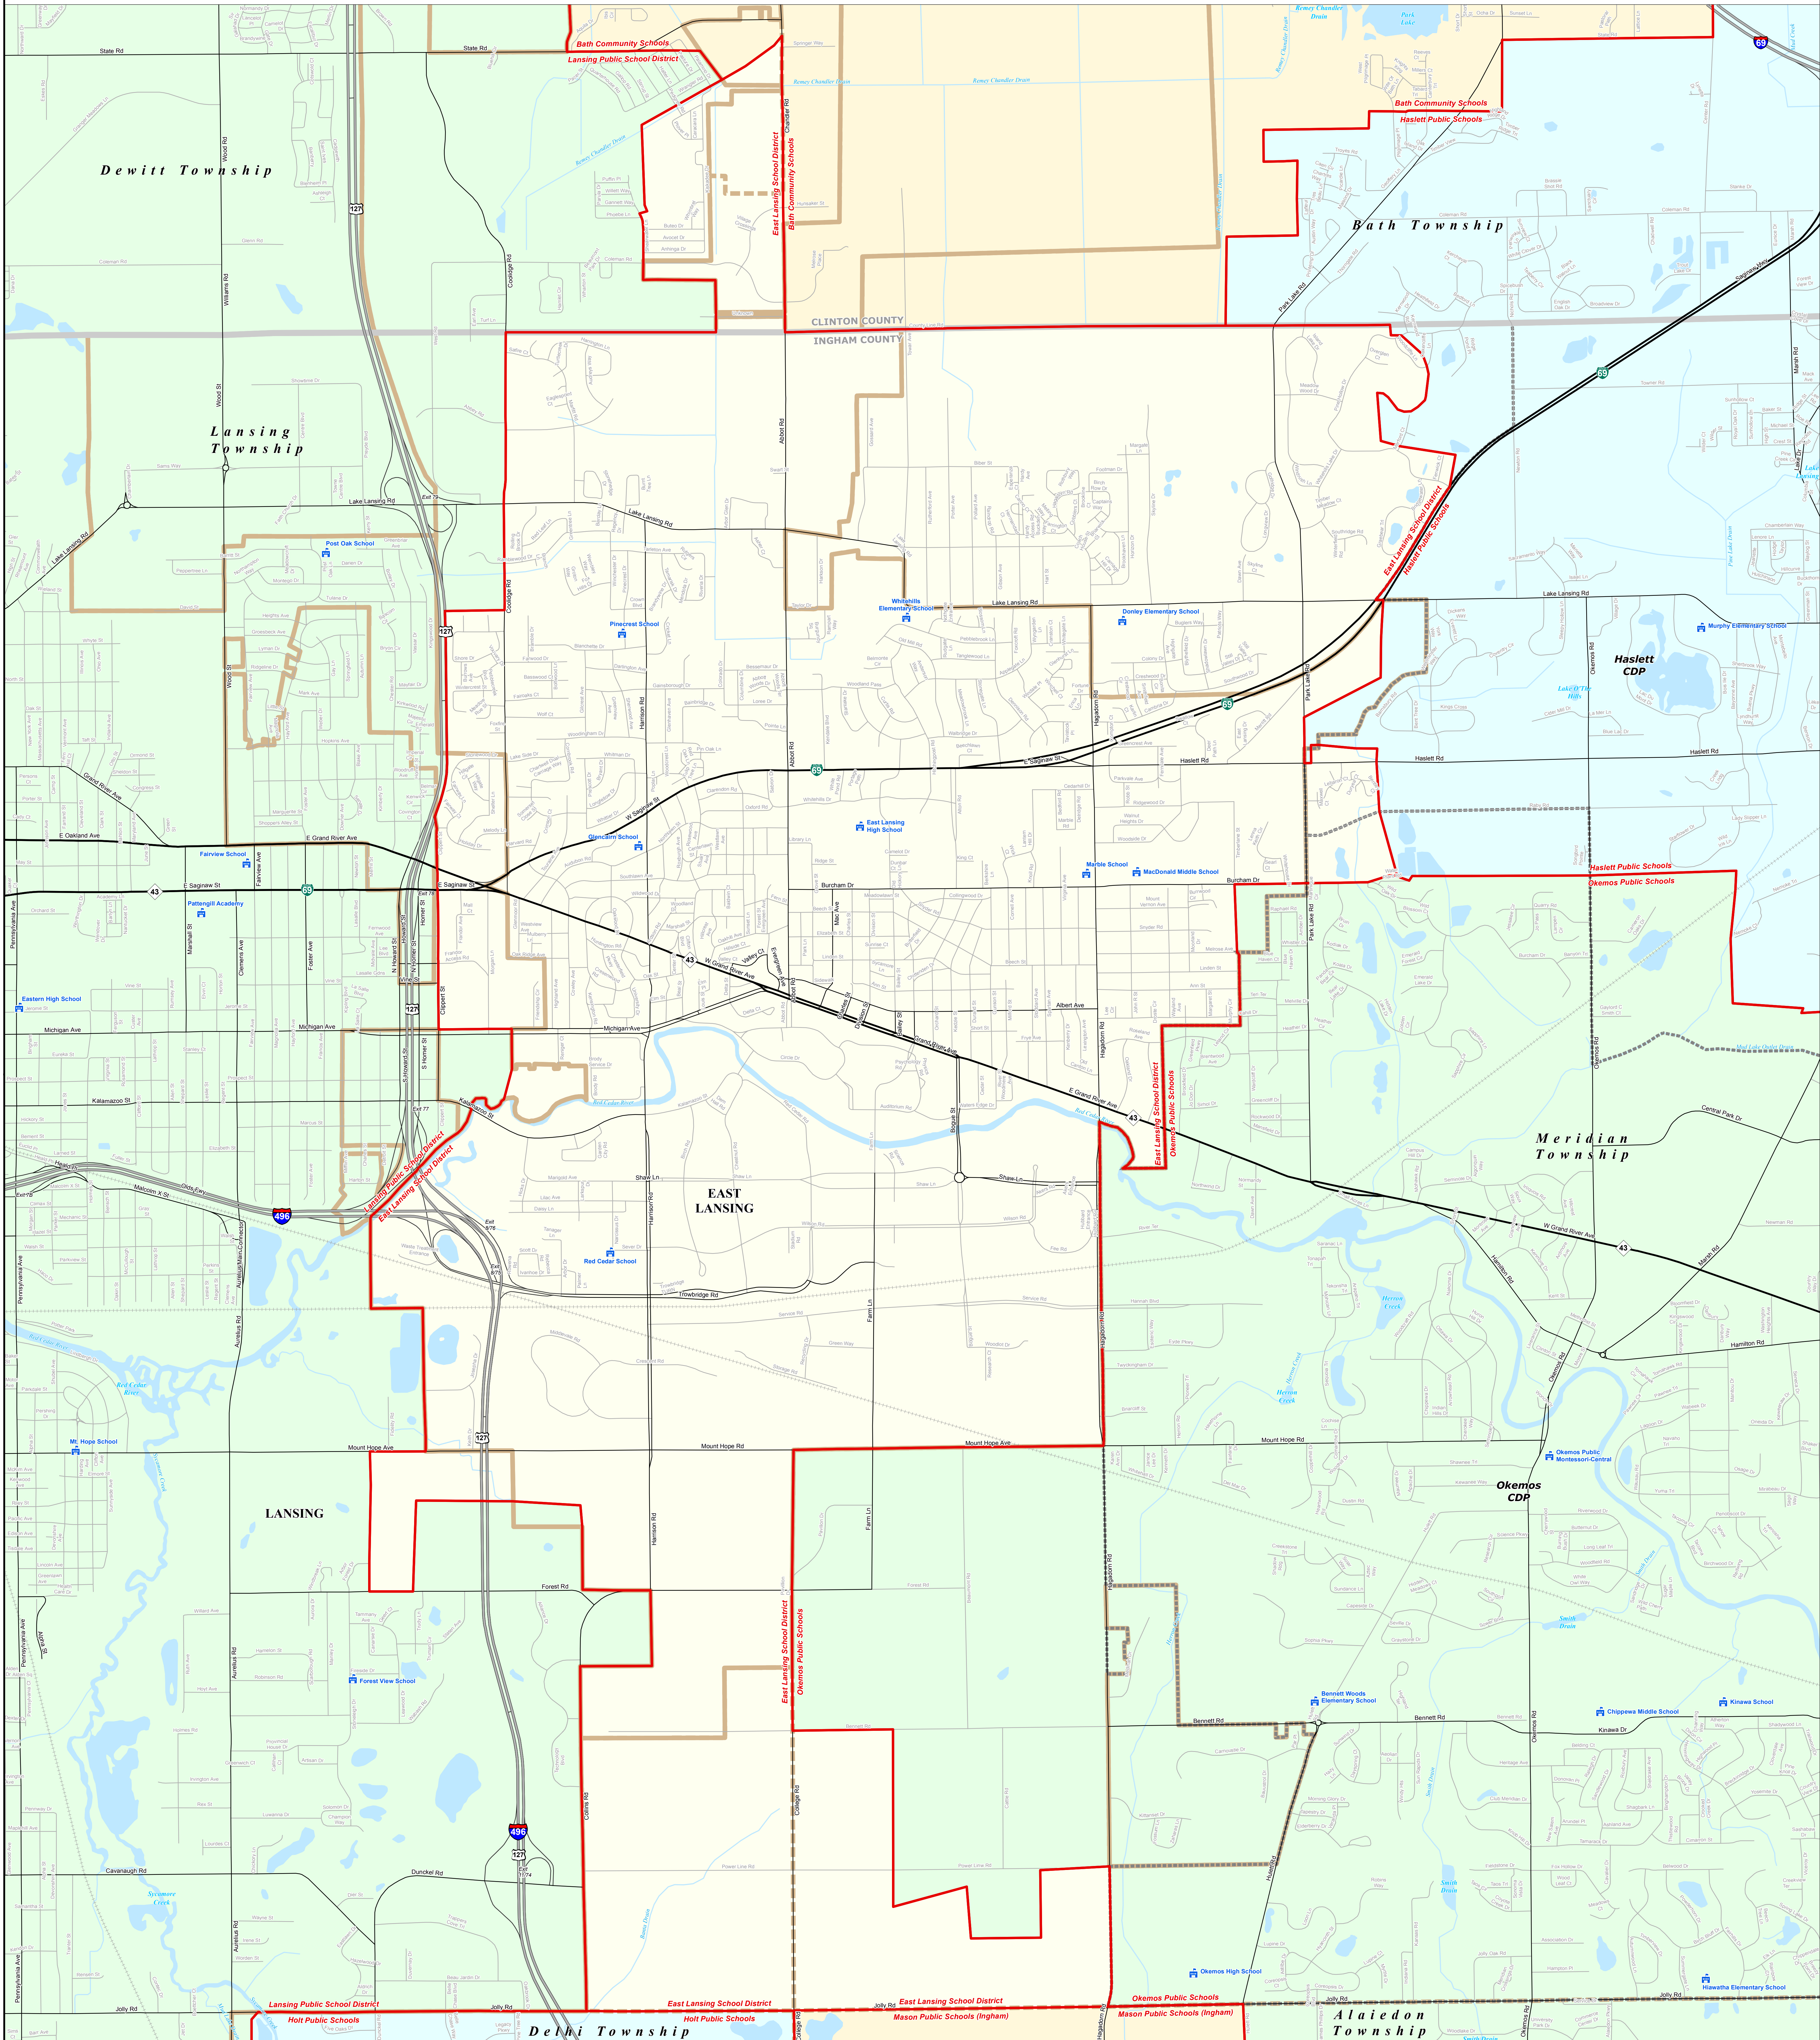

EAST LANSING SCHOOL DISTRICT

Ingham ISD

0 0.25 0.5 1 Miles

*Note: Non K-12 School Districts identified with Asterisk (*) in Name

11/14/13

- School District - County - City - Township - Village - Census Designated Place	Legend - Unincorporated Place - School - Freeway - Highway - Primary Road - Local Road - Railroad - Water Feature - River, Stream, or Drain

Source: Michigan Geographic Framework, v13a